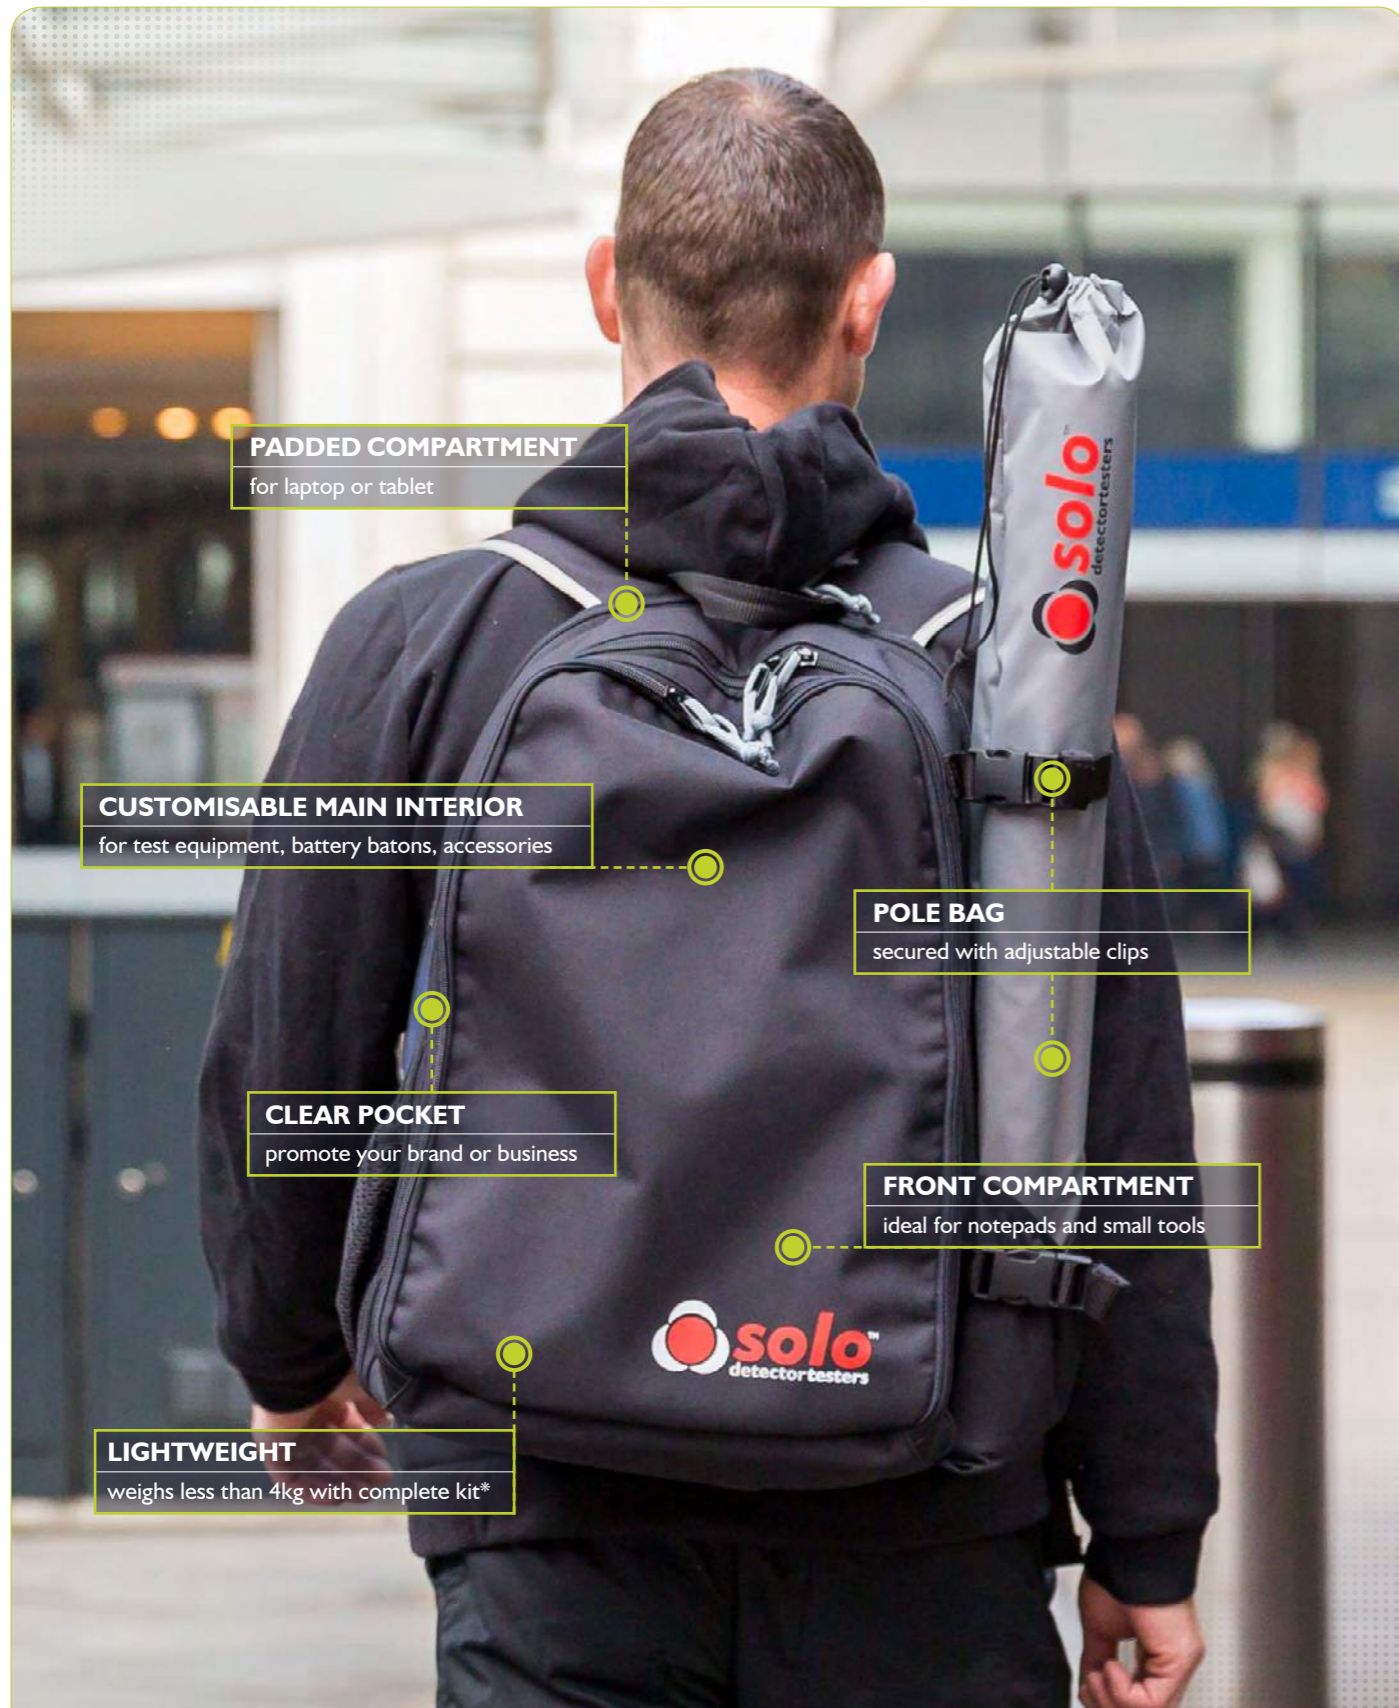

URBAN KITS

CONVENIENT, COMPACT, PRACTICAL

Perfect for the fire engineer on the go

Introducing **URBAN KITS**

Move quickly between sites with compact, industry leading detector test kits, designed for speed and agility.

Designed with portability in mind

The new range of **Urban fire detector test kits** allow engineers to move easily around towns, large sites, or buildings without the need to carry bulky poles and bags.

Urban telescopic and extension poles are half the length of conventional poles. Engineers are able to test smoke, heat, CO, or multi-sensor detectors at heights up to 5 metres.

Kit Benefits

- Lightweight - Weighs less than 4kg*
- Mobile - For city engineers or those on large sites
- Ready to go - Complete kit for testing any detector**
- Convenient - 50% Shorter poles***
- Practical - Easily & quickly test detectors up to 5m

PADDED COMPARTMENT
for laptop or tablet

CUSTOMISABLE MAIN INTERIOR
for test equipment, battery batons, accessories

POLE BAG
secured with adjustable clips

CLEAR POCKET
promote your brand or business

FRONT COMPARTMENT
ideal for notepads and small tools