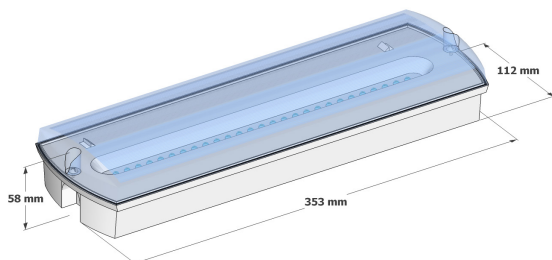

WEATHERPROOF BULKHEAD X-CSE3M

This luminaire is a high output LED, emergency bulkhead suitable for internal and external environments. It can be wired in either maintained or non-maintained mode with 20mm cable entries in the base and sides.

LED

IP65

CE

X-CSE3M Options

/PC	Photo Cell
/TS	Test Switch
ULK	Universal Legend Kit
BEZ/R/X-CSE	Semi-recessing kit

- Hinged gear tray
- IP65 Weatherproof
- Polycarbonate base
- Fresnel diffuser
- 0°C to +25°C operating temperature
- Can be semi-recessed
- Painted colour options