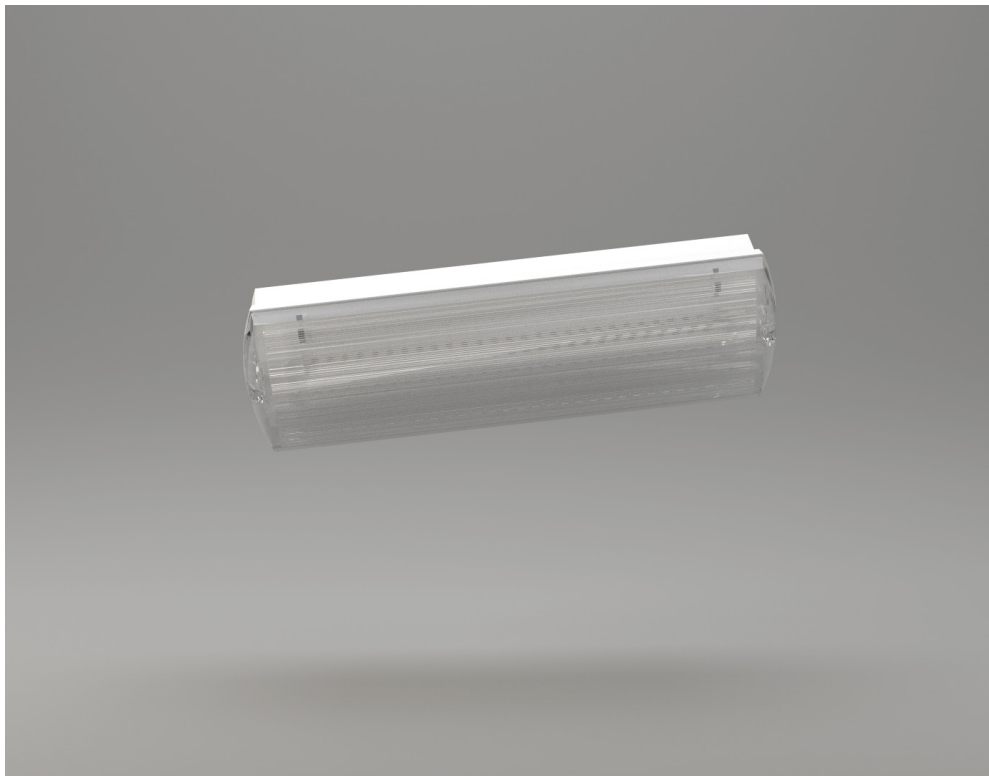

WEATHERPROOF BULKHEAD X-CSE3M

This luminaire is a high output LED, emergency bulkhead suitable for internal and external environments. It can be wired in either maintained or non-maintained mode with 20mm cable entries in the base and sides.

LED

IP65

CE

X-CSE3M Options

/PC	Photo Cell
/TS	Test Switch
ULK	Universal Legend Kit
BEZ/R/X-CSE	Semi-recessing kit

- Hinged gear tray
- IP65 Weatherproof
- Polycarbonate base
- Fresnel diffuser
- 0°C to +25°C operating temperature
- Can be semi-recessed
- Painted colour options